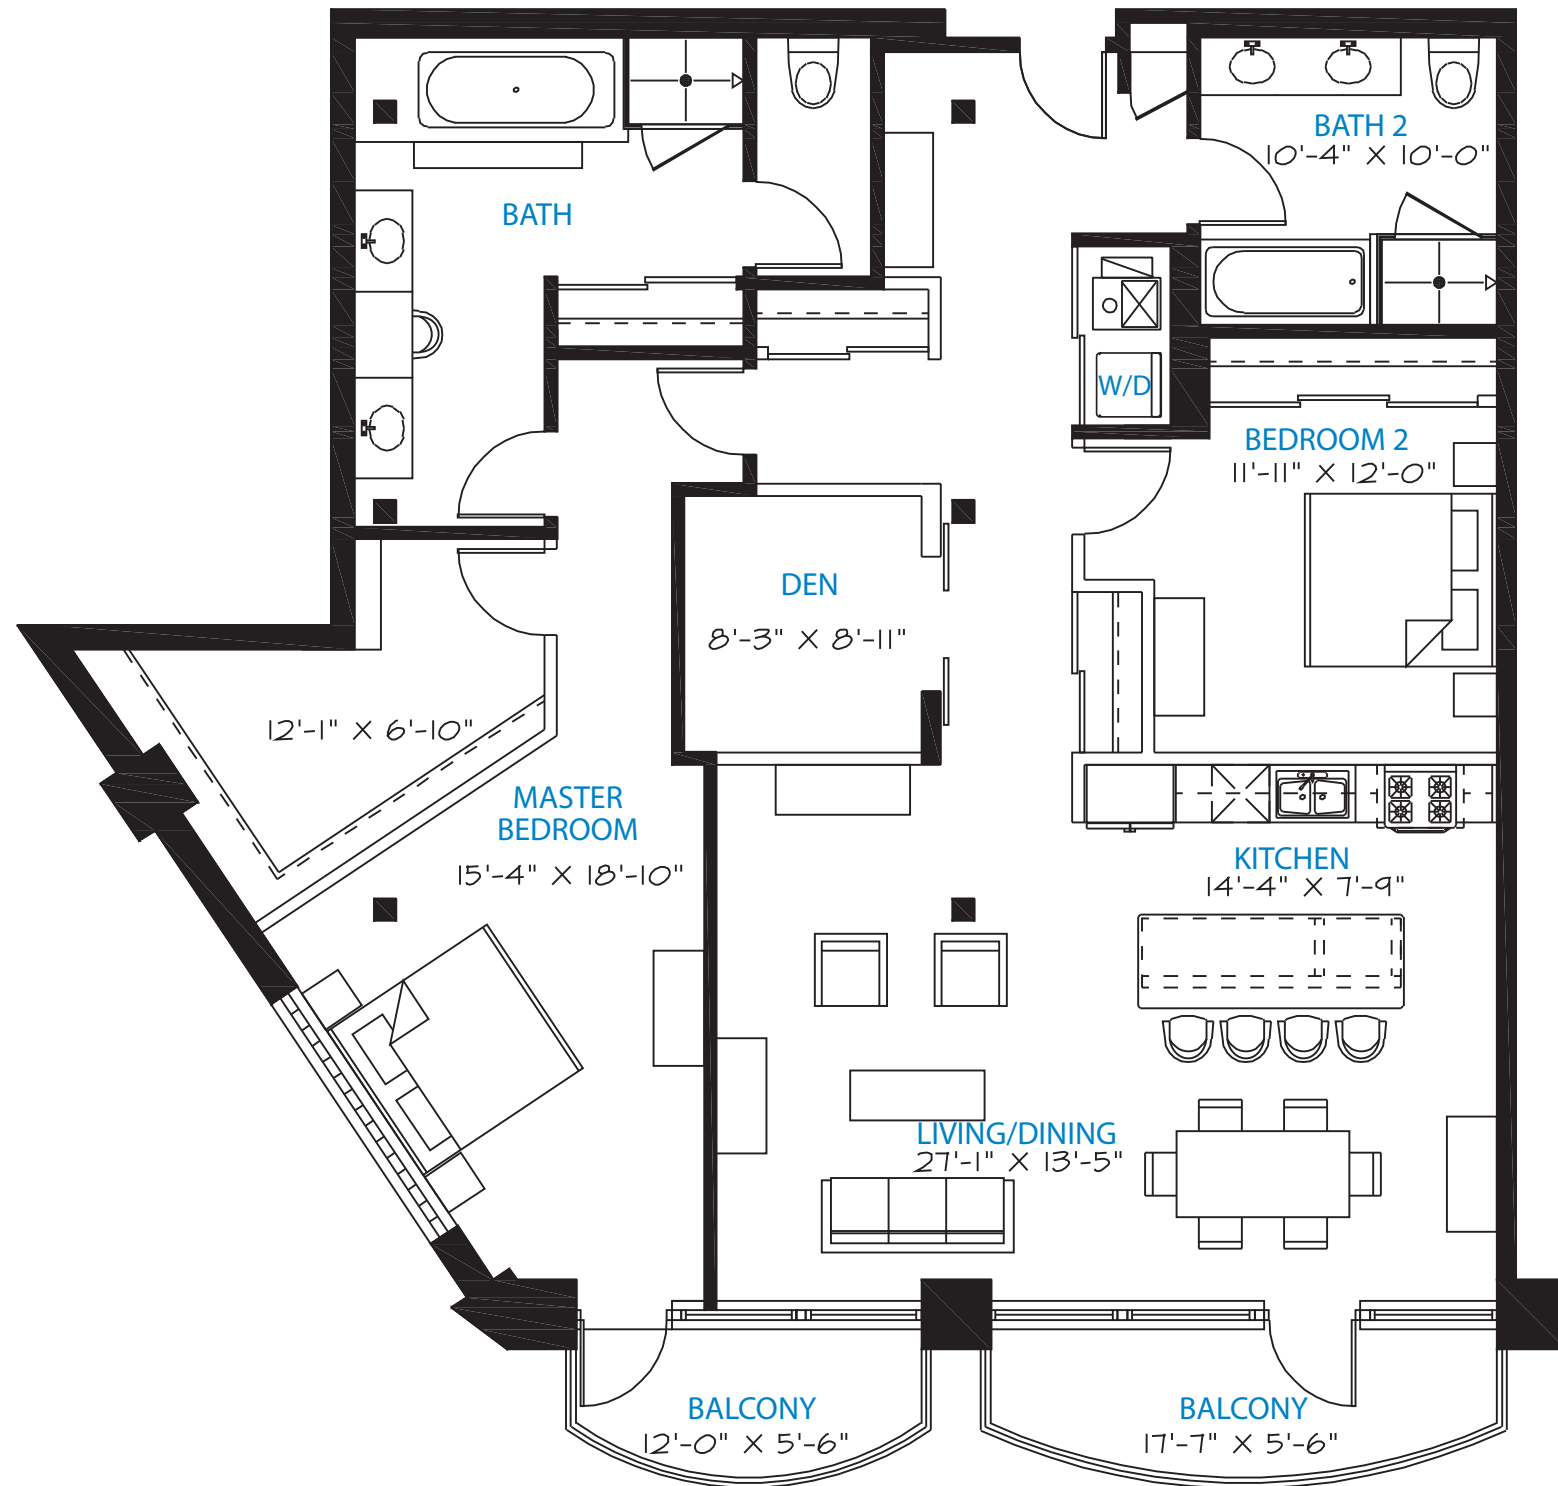

TWO BEDROOM PLUS DEN

660 NORTH KINGSBURY | CHICAGO, ILLINOIS 60610

THE BEST IS YET TO COME

UNIT 104-404

1917 Square Feet

UNIT 503

1,416 Square Feet