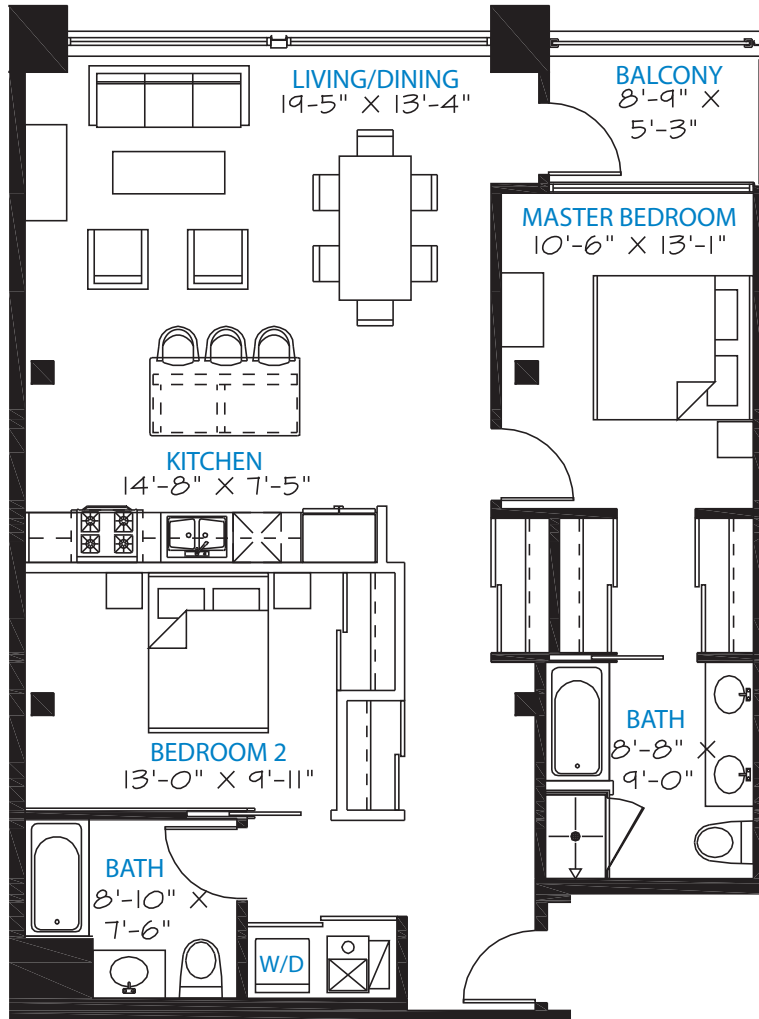

660 NORTH KINGSBURY
CHICAGO, ILLINOIS 60610

UNIT 109-209

2 Bedroom

1,190 Square Feet

SCALE: 1/8" = 1'-0"